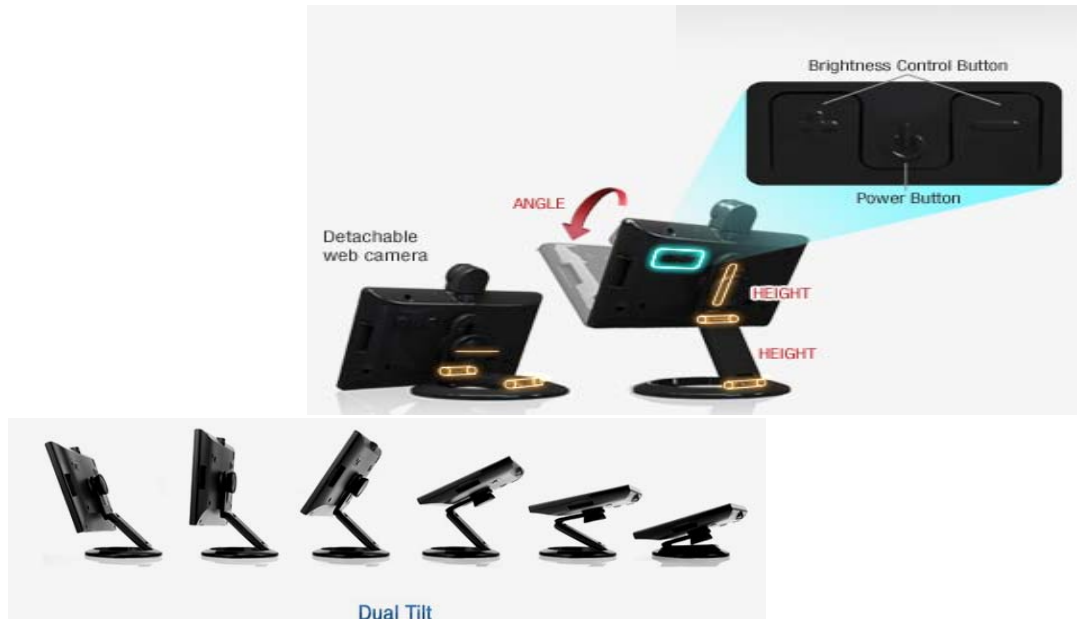

MEDIA LINE® mini-size LCD monitor
the most easy multi-monitor

MEDIA | LINE

www.medialine.tv

GENERAL

With the introduction of the new MEDIALINE®USB mini-size LCD monitors users can easily extend their Desktop PC, Notebook, Netbook and All-in-one PC with extra LCD monitor without any need for additional graphic cards and without need for powerplugs.

ONE USB CABLE

MEDIALINE® USB minisize LCD monitors are powered over USB (5 Volt).

Users therefore only will have one USB cable for both VGA-signal and power.

Connecting additional displays (MULTI-MONITOR) has never been so easy. The PC requires no additional hardware.

EXTENSIBILITY

Because of the innovative design over USB users can connect up to six MEDIALINE mini-size LCD monitors to just ONE computer. (cable max. 5mtr)

DESIGN FEATURES

The MEDIALINE USB mini-size LCD monitors features a slim design and high glossy black front.

Stand adjustments

Comfortable viewing angle and height adjustment by two hinges.

PIVOT function and PORTABILITY

The MEDIALINE USB minisize LCD monitors feature a PIVOT function by fixed. Moreover a protective cover is included to carry along with f.i. notebook/netbook. The monitor stand is removable and interchangeable by the Stylus Pen Easy Stand.